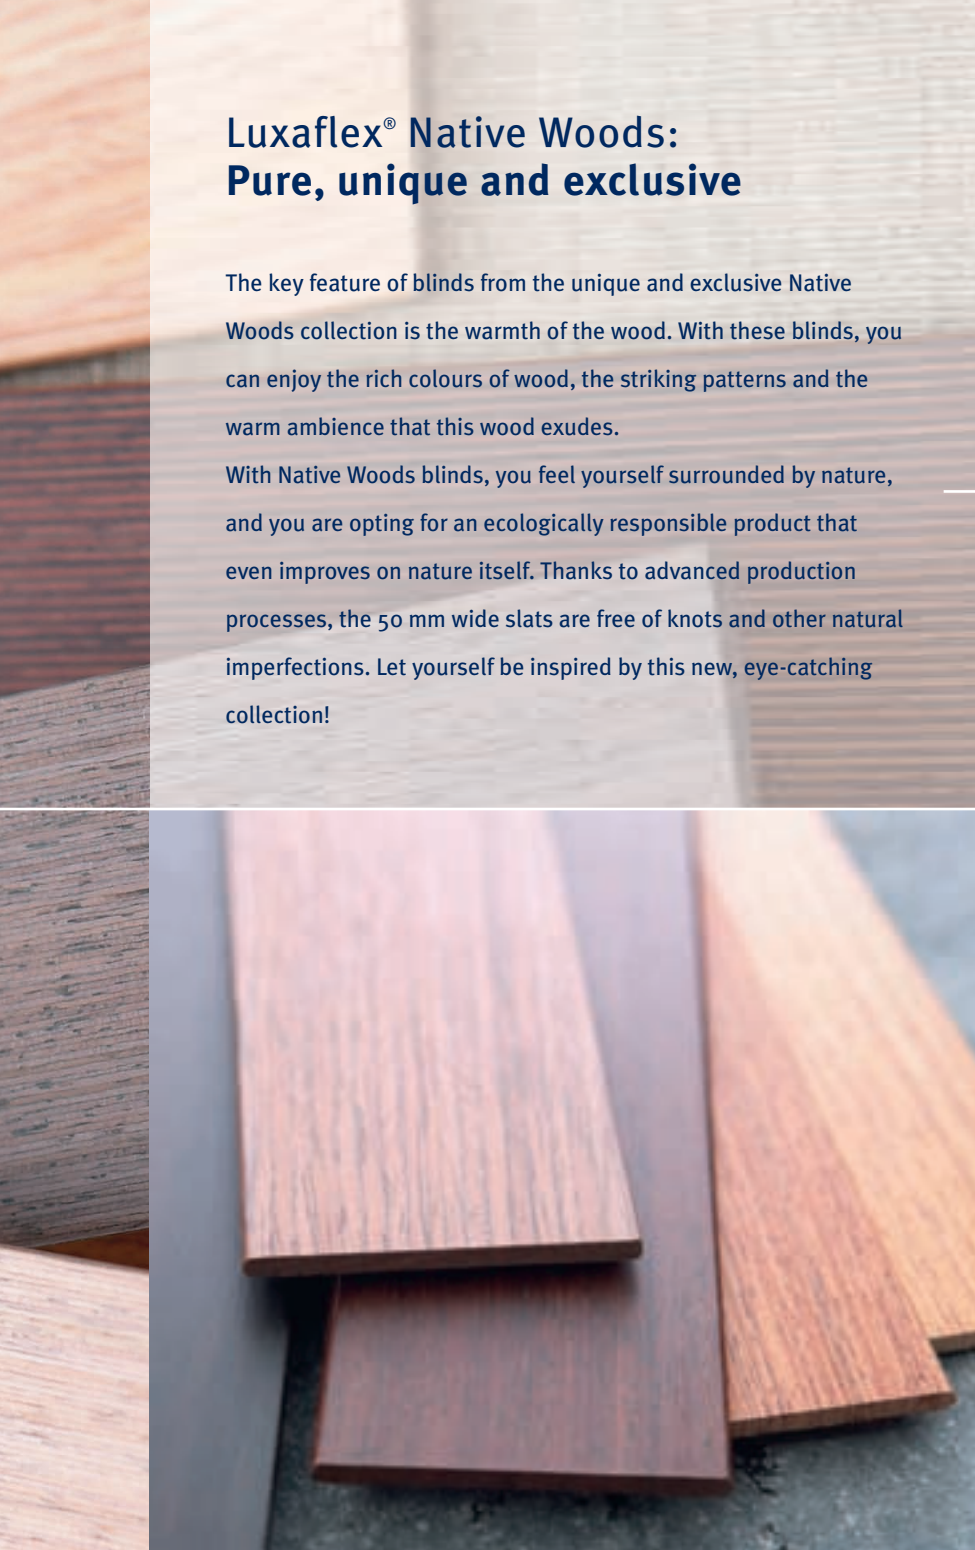

Luxaflex® Native Woods: Pure, unique and exclusive

The key feature of blinds from the unique and exclusive Native Woods collection is the warmth of the wood. With these blinds, you can enjoy the rich colours of wood, the striking patterns and the warm ambience that this wood exudes.

With Native Woods blinds, you feel yourself surrounded by nature, and you are opting for an ecologically responsible product that even improves on nature itself. Thanks to advanced production processes, the 50 mm wide slats are free of knots and other natural imperfections. Let yourself be inspired by this new, eye-catching collection!